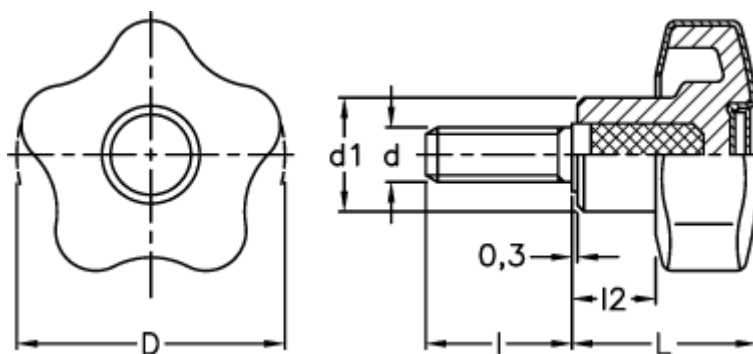

Article number: 23021699124

Description: E+G Lobe knobs

VCT.43 p-M8x20 SOFT C4 RAL1021 - yellow cap

## Measures

D = 43

d1 = 17.0

d 6g = M8

l = 20

L = 29.0

l2 = 11.0